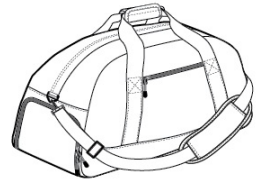

Basic Large Duffel. BG980

A versatile, classic duffel in solid colors.

- 600 denier polyester canvas
- Large center opening for easy packing
- Interior zippered pocket
- Front zippered pocket for easy decoration
- Zippered end pocket for shoes, towels or gear
- Built-in bottom board for shape retention and strength
- Detachable, adjustable, padded shoulder strap
- Dimensions: 13" h x 23.5" w x 11.5" d; Approx. 3,513 cubic inches

Note: Bags not intended for use by children 12 and under.
Includes a California Prop 65 and social responsibility hangtag.

front

back

COLOR INFORMATION

Please note: PMS code information is shown only when an exact match is available.